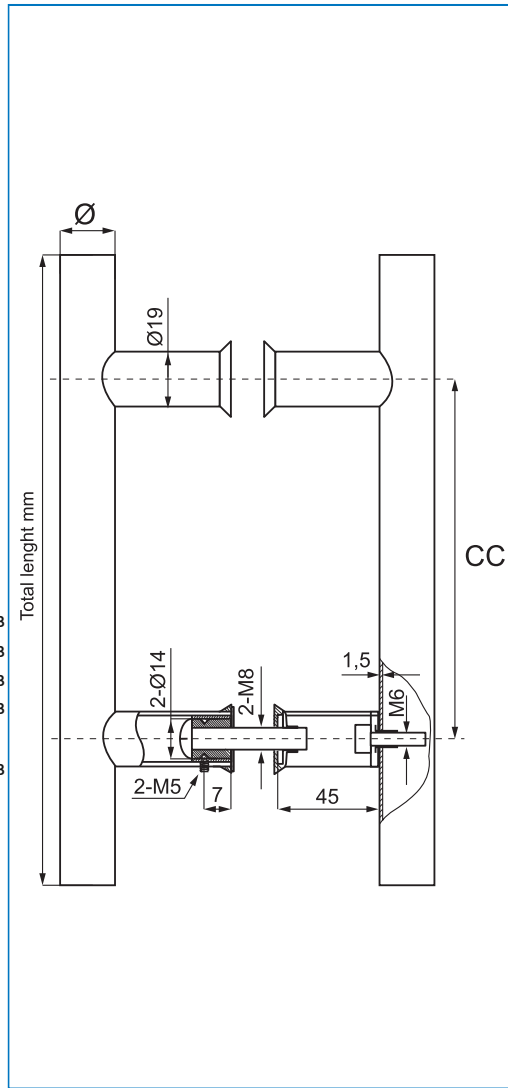

Application:

For glass doors, drilling required

Material:

Hollow stainless steel tube 304, brushed

Bore hole: $\varnothing 12$ mm

Glass thickness: 8-12 mm

Item No:

$\varnothing 25 \times 300$mm, cc:200	# 17.87.000 - 62,00 лв
$\varnothing 25 \times 400$mm, cc:300	# 17.87.006 - 71,00 лв
$\varnothing 25 \times 500$mm, cc:350	# 17.87.003 - 84,00 лв
$\varnothing 25 \times 710$mm, cc:520	# 17.87.007 - 105,60 лв
$\varnothing 25 \times 1000$mm, cc:600	# 17.87.030 - 120,00 лв
$\varnothing 25 \times 1230$mm, cc:520-520	# 17.87.008 - 165,60 лв
$\varnothing 25 \times 1750$mm, cc:520-520-520	# 17.87.009 - 268,80 лв
$\varnothing 32 \times 450$mm, cc:300	# 17.87.010 - 64,80 лв
$\varnothing 32 \times 550$mm, cc:400	# 17.87.016 - 103,50 лв
$\varnothing 32 \times 600$mm, cc:400	# 17.87.020 - 99,60 лв

Inclusive transparent tube & washers